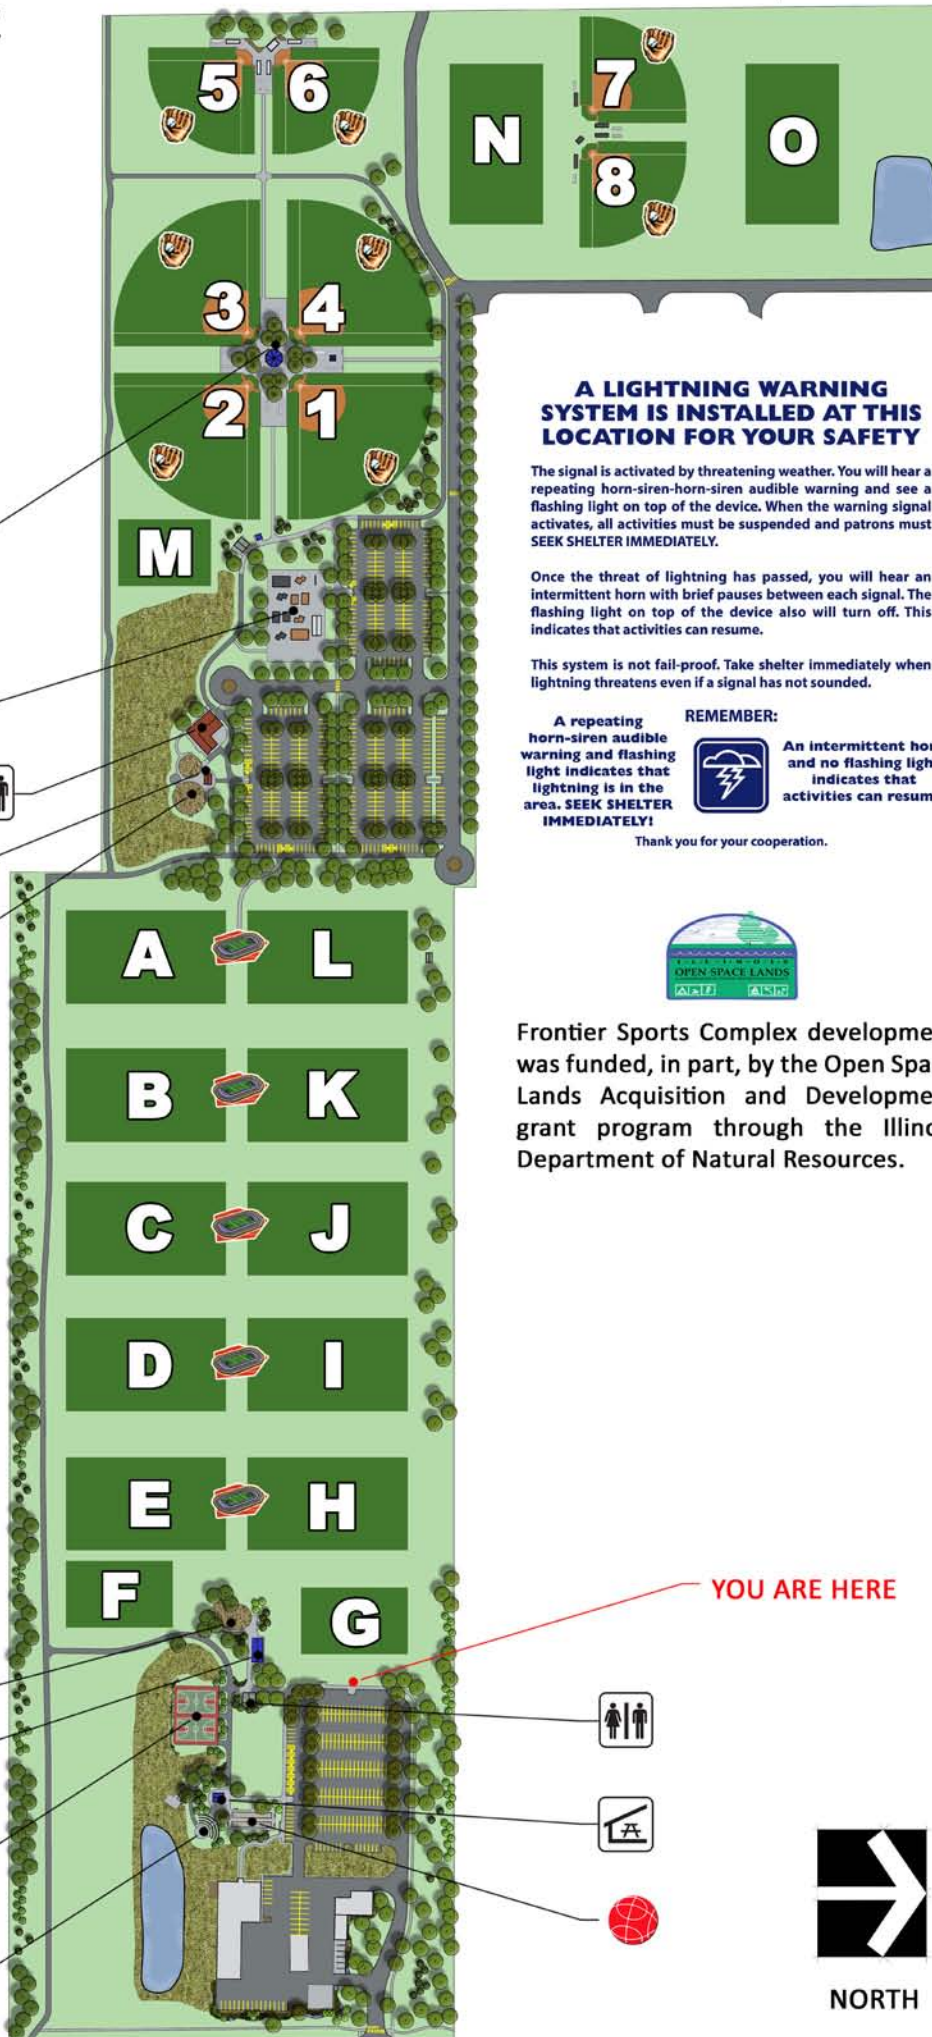

Frontier Sports Complex

Recreation Amenities Key

-  Restrooms
-  Shelter
-  Concessions
-  Multi-Purpose Field
-  Softball
-  Basketball
-  Playground
-  Skate Park
-  Nature Overlook
-  Bocce Ball

A LIGHTNING WARNING SYSTEM IS INSTALLED AT THIS LOCATION FOR YOUR SAFETY

The signal is activated by threatening weather. You will hear a repeating horn-siren-horn-siren audible warning and see a flashing light on top of the device. When the warning signal activates, all activities must be suspended and patrons must SEEK SHELTER IMMEDIATELY.

Once the threat of lightning has passed, you will hear an intermittent horn with brief pauses between each signal. The flashing light on top of the device also will turn off. This indicates that activities can resume.

YOU ARE HERE

NORTH